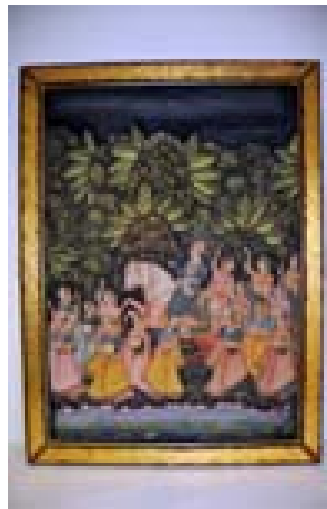

Ref: 6839
Doone Valley Exmoor – David Watson
4.25ft/51cm x 2.5ft/30cm
~~£650~~ **£300**

Close up

Close up

Ref: 6719

'Court room conversation' – Jaipur artist

2.75ft/33.5cm x 4ft/48cm

£500 **£250**

Ref: 6725

'Homecoming' – Jaipur artist

2.75ft/33cm x 4.25ft/51cm

£500 **£250**

Close up

Ref: 6731

'Daily Life' – Jaipur artist

3.25ft/38.5cm x 4.25ft/51cm

£500 **£250**

Close up

Ref: 6739
'Gopis' – Jaipur artist
3.25ft/38cm x 4ft/49cm
~~£500~~ £250

Close up

Ref: 6744
'Procession' – Jaipur artist
3ft/36cm x 4ft/48.5cm
~~£500~~ £250

Close up

Ref: 6749
'Polo Players' – Jaipur artist
4.25ft/51.5cm x 3.5ft/41cm
~~£500~~ £250